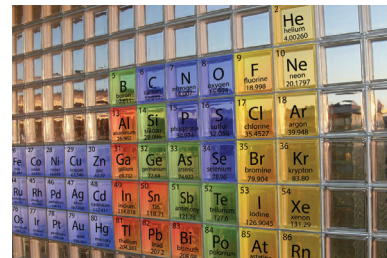

DECORATED Glass Block

Our DECORATED GLASS BLOCK allows you to add a personal touch to your project.

A sampling of potential images that can be added to our glass block.