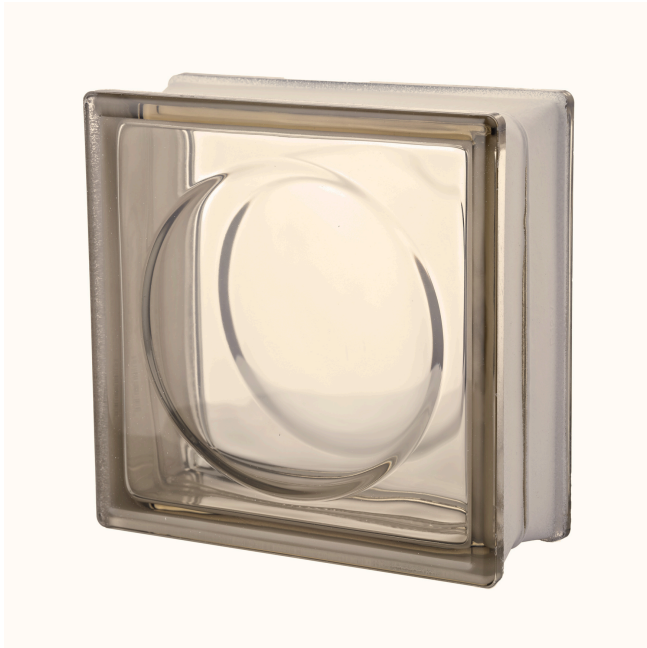

Seves Glass Block Brown 1919/8 Alpha **AVAILABLE NOW!**

Available both Metalized and with a White edge

Add some extra dimension to our ever popular 1919/8 Alpha block with the addition of the brown coloring. Create the centerpiece of your next project.