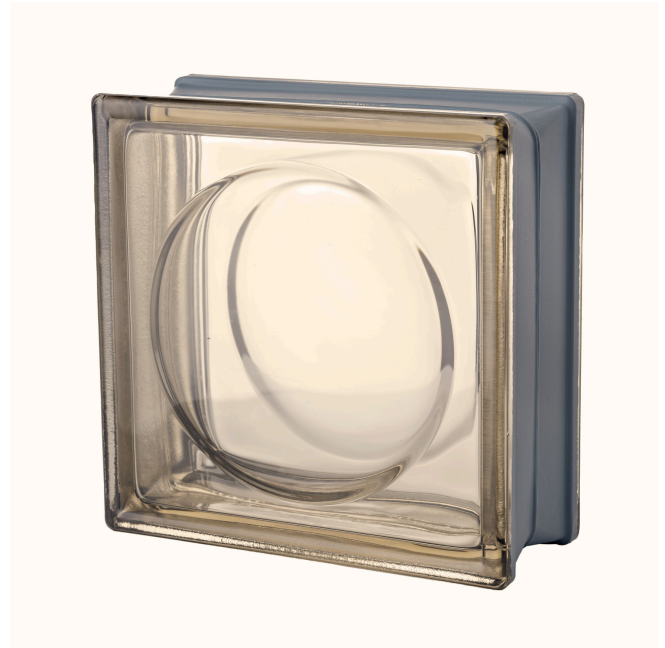

Seves Glass Block Brown 1919/8 Alpha **AVAILABLE NOW!**

Available both Metalized and with a White edge

Add some extra dimension to our ever popular 1919/8 Alpha block with the addition of the brown coloring. Create the centerpiece of your next project.