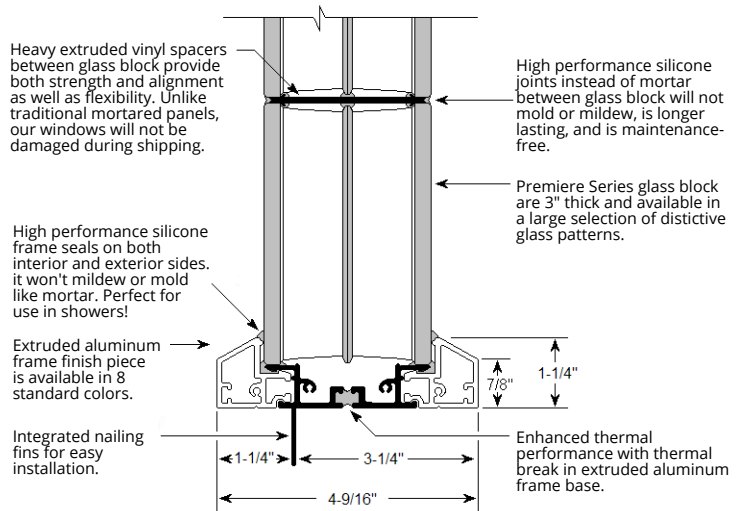

Seves Glass Block S.R.O.
Bilinská 782/42
Duchcov, 419 01, Czech Republic
PH: 1-877-738-3711
www.sevesglassblockinc.com

Distributed By: