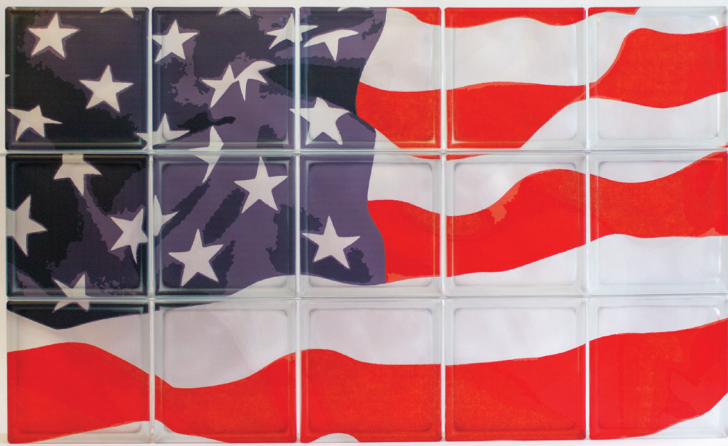

A New Design Element

Glass block has always had a dynamic relationship with light. Now you can see how it reacts with color and images. Create custom and one of a kind designs using Seves Glass Block. Glass block can now be a critical design element for any room or building.

Our DECORATED GLASS BLOCK is available as individual accent glass blocks or murals. Each glass block is an individually crafted work of art that can be mixed with other glass blocks to form a wall or window of great beauty. The application of the color or images does not affect the fire rating of the glass block it is suitable for applications where fire-rating is required. Decorated Glass Block in the Thickset® 90 Series is also acceptable in Fire Rated and hurricane approved installations and assemblies. (Decorative application may not withstand the weathering of a hurricane or extreme temperatures of a fire)

DECORATED GLASS BLOCK can be used in both interior and exterior applications. The application opportunities are limitless.