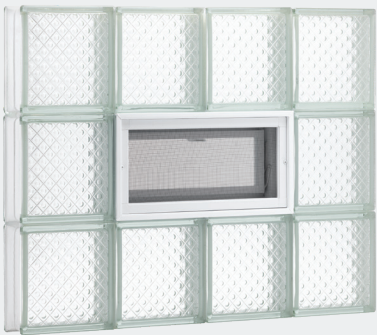

Standard Glass Block Patterns

Nubio

Intersecting random wave pattern offers maximum light transmission and subtle visual distortion.

Nubio Bronze

Nubio pattern made with bronze colored glass.

Diamond (DM)

Diamond pattern with raised sphere for moderate light transmission and privacy

Aktis

Diamond cut pattern creates a unique pattern of light with maximum light transmission and moderate visibility.

Ice

Maximum light transmission without a fixed geometric design.

Clarity

Faces are smooth and undistorted to transmit the most light and ultimate visibility.

Enhance your home security with a safe, secure window.

SEVES Glass Block windows and panels use natural and artificial light that produce beautiful and dramatic effects, adding distinctive visual appeal to your home.

Diamond This repeated diamond pattern features a raised half sphere in each for a stylish look that also allows for privacy.

Clarity This see-through block provides a dramatic grid effect, undistorted vision and maximum light transmission.