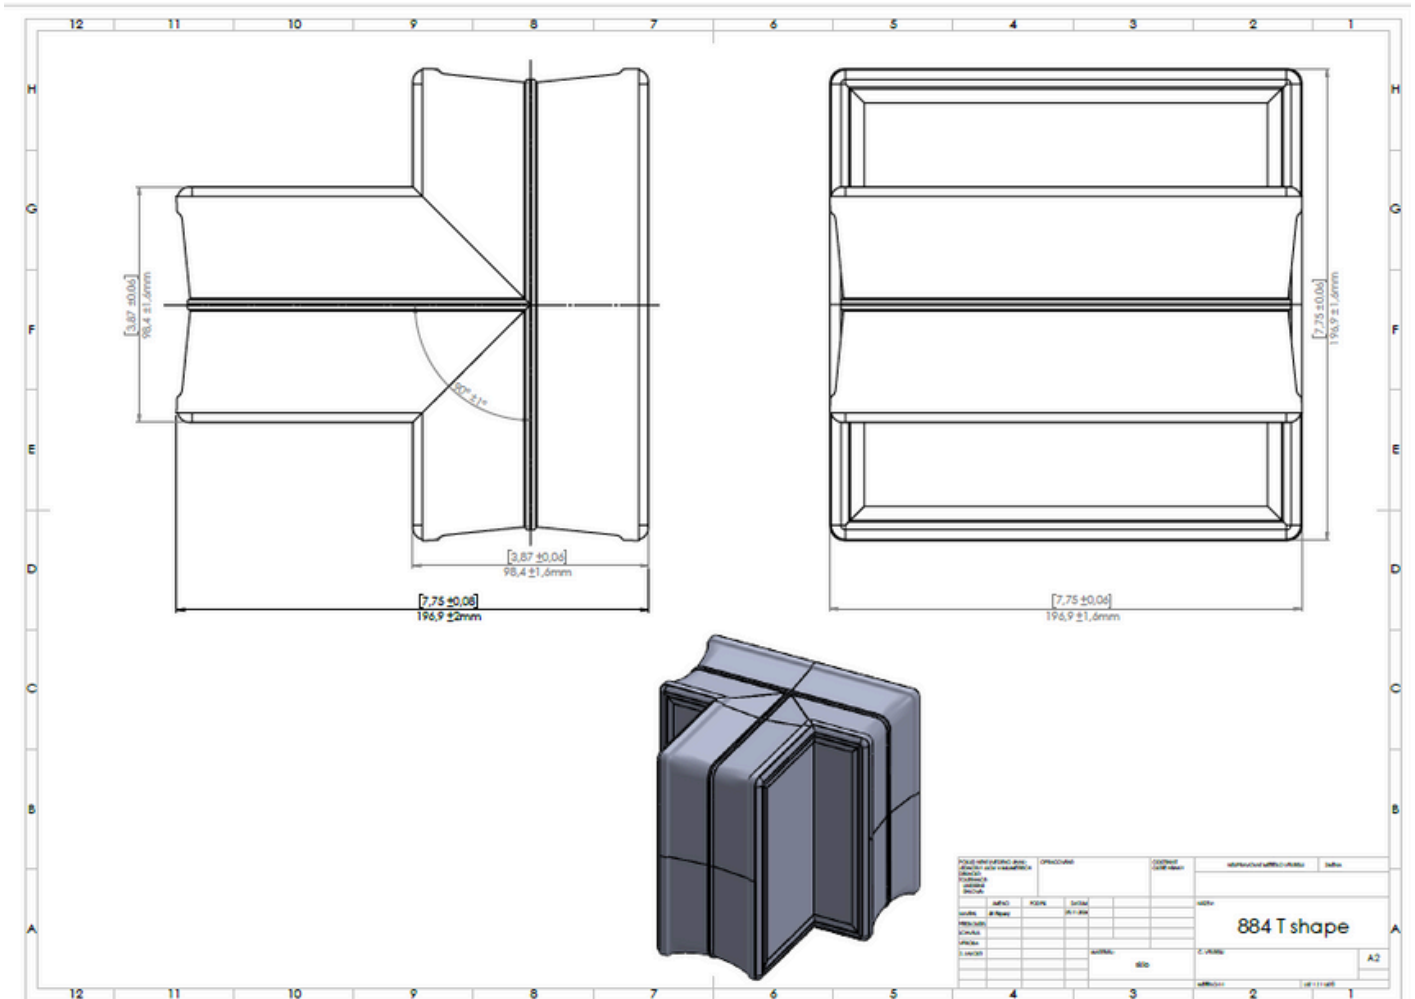

# Seves Glass Block T-Block AVAILABLE NOW!

**You've asked for it. We've made it.**

Available in four different sizes.

Choose a size, pattern and order your custom block today!

Create connecting glass block walls without the extra hassle.

# 4 Inch Premiere Series 8x8x4