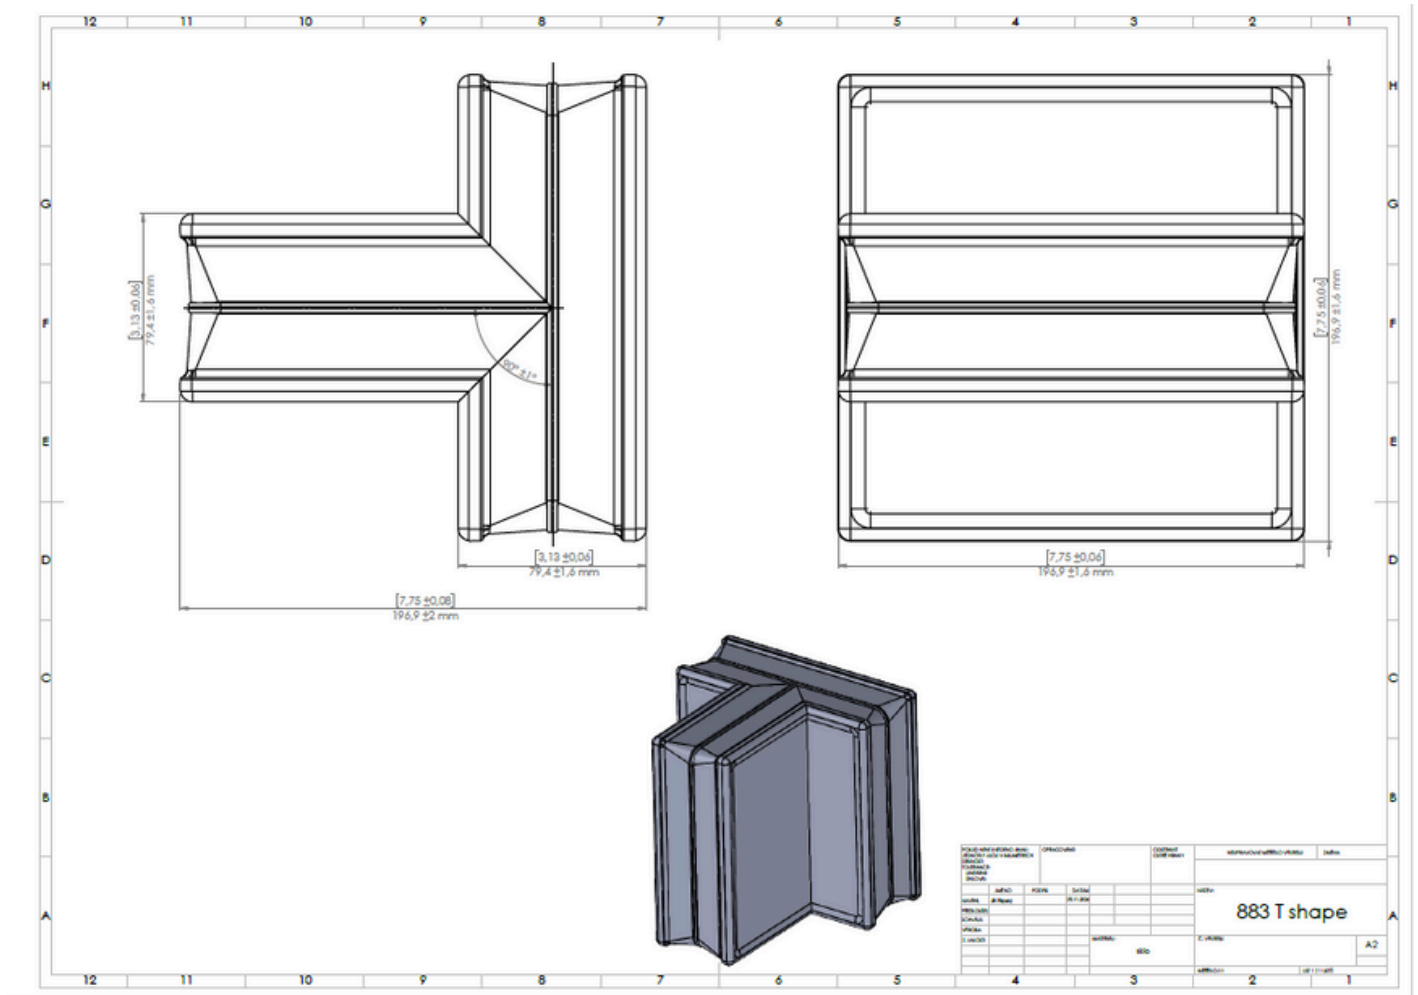

# Seves Glass Block T-Block AVAILABLE NOW!

**You've asked for it. We've made it.**

Available in four different sizes.

Choose a size, pattern and order your custom block today!

Create connecting glass block walls without the extra hassle.

# 4 Inch Premiere Series 8x8x4