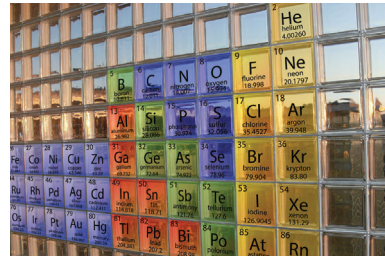

DECORATED Glass Block

Our DECORATED GLASS BLOCK allows you to add a personal touch to your project.

A sampling of potential images that can be added to our glass block.