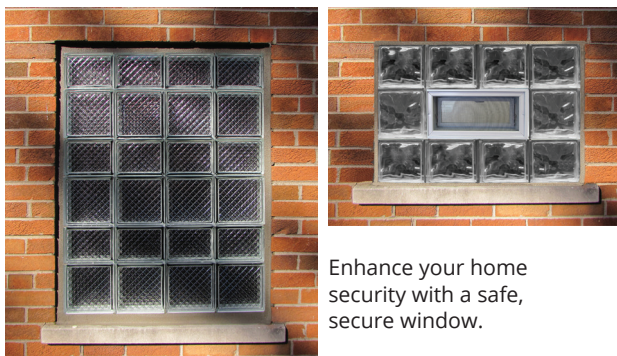

Standard Glass Block Patterns

Nubio

Intersecting random wave pattern offers maximum light transmission and subtle visual distortion.

Nubio Bronze

Nubio pattern made with bronze colored glass.

Diamond (DM)

Diamond pattern with raised sphere for moderate light transmission and privacy

Aktis

Diamond cut pattern creates a unique pattern of light with maximum light transmission and moderate visibility.

Ice

Maximum light transmission without a fixed geometric design.

Clarity

Faces are smooth and undistorted to transmit the most light and ultimate visibility.

Cost Savings with Low Maintenance

- Eliminate the need for storm windows.
- Reduce the costs for heating and air conditioning.
- No painting, caulking or puttying required.
- Simply hose the outside and wipe the inside lightly with a damp cloth.

Enhance your home security with a safe, secure window.

SEVES Glass Block windows and panels use natural and artificial light that produce beautiful and dramatic effects, adding distinctive visual appeal to your home.